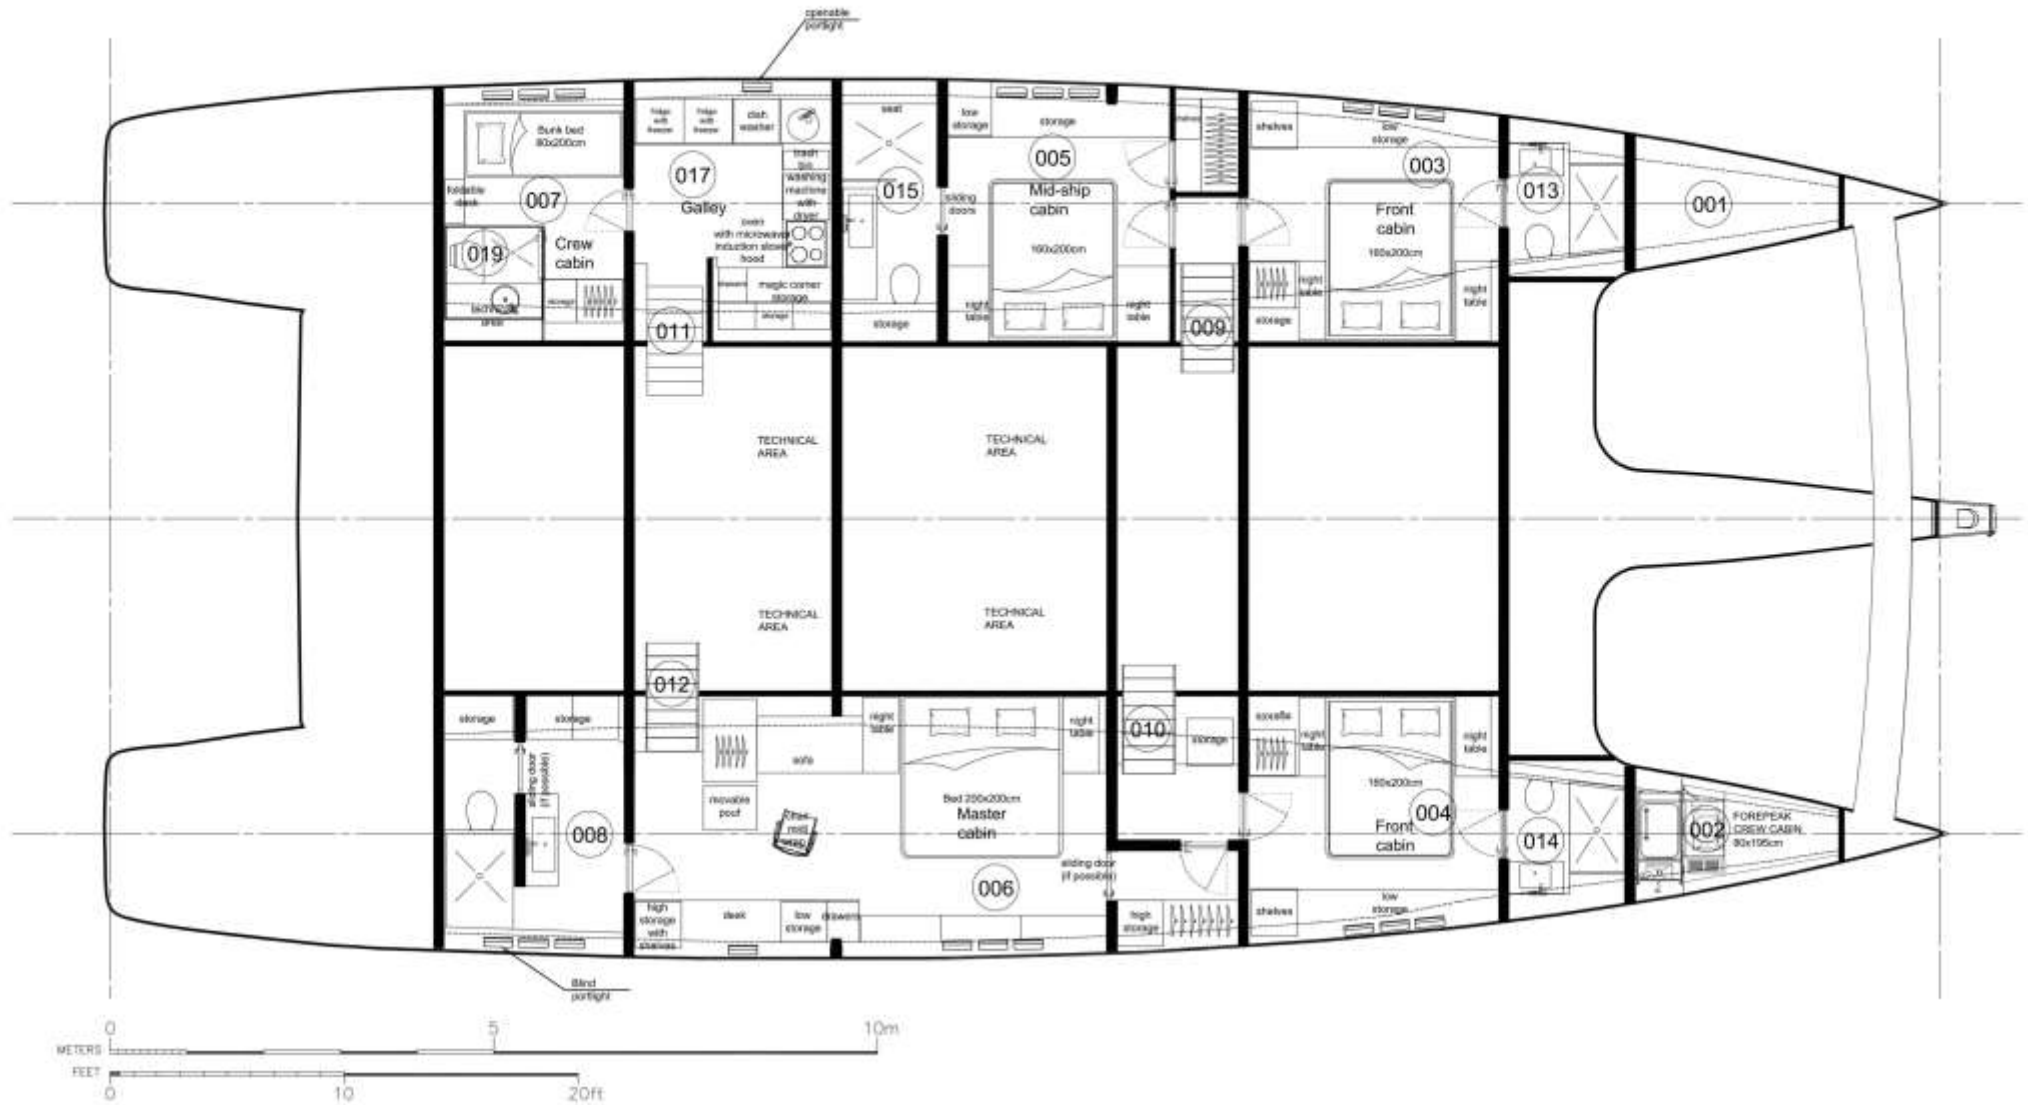

NEW LINE
Sunreef 80 **7X SPLIT**

Max 15 Max 20
Max 4750 hp Max 9750 hp
CE

GENTLEMAN
ESSENCE

80sailing

by sunreef yachts

80sailing

by sunreef yachts

80sailing