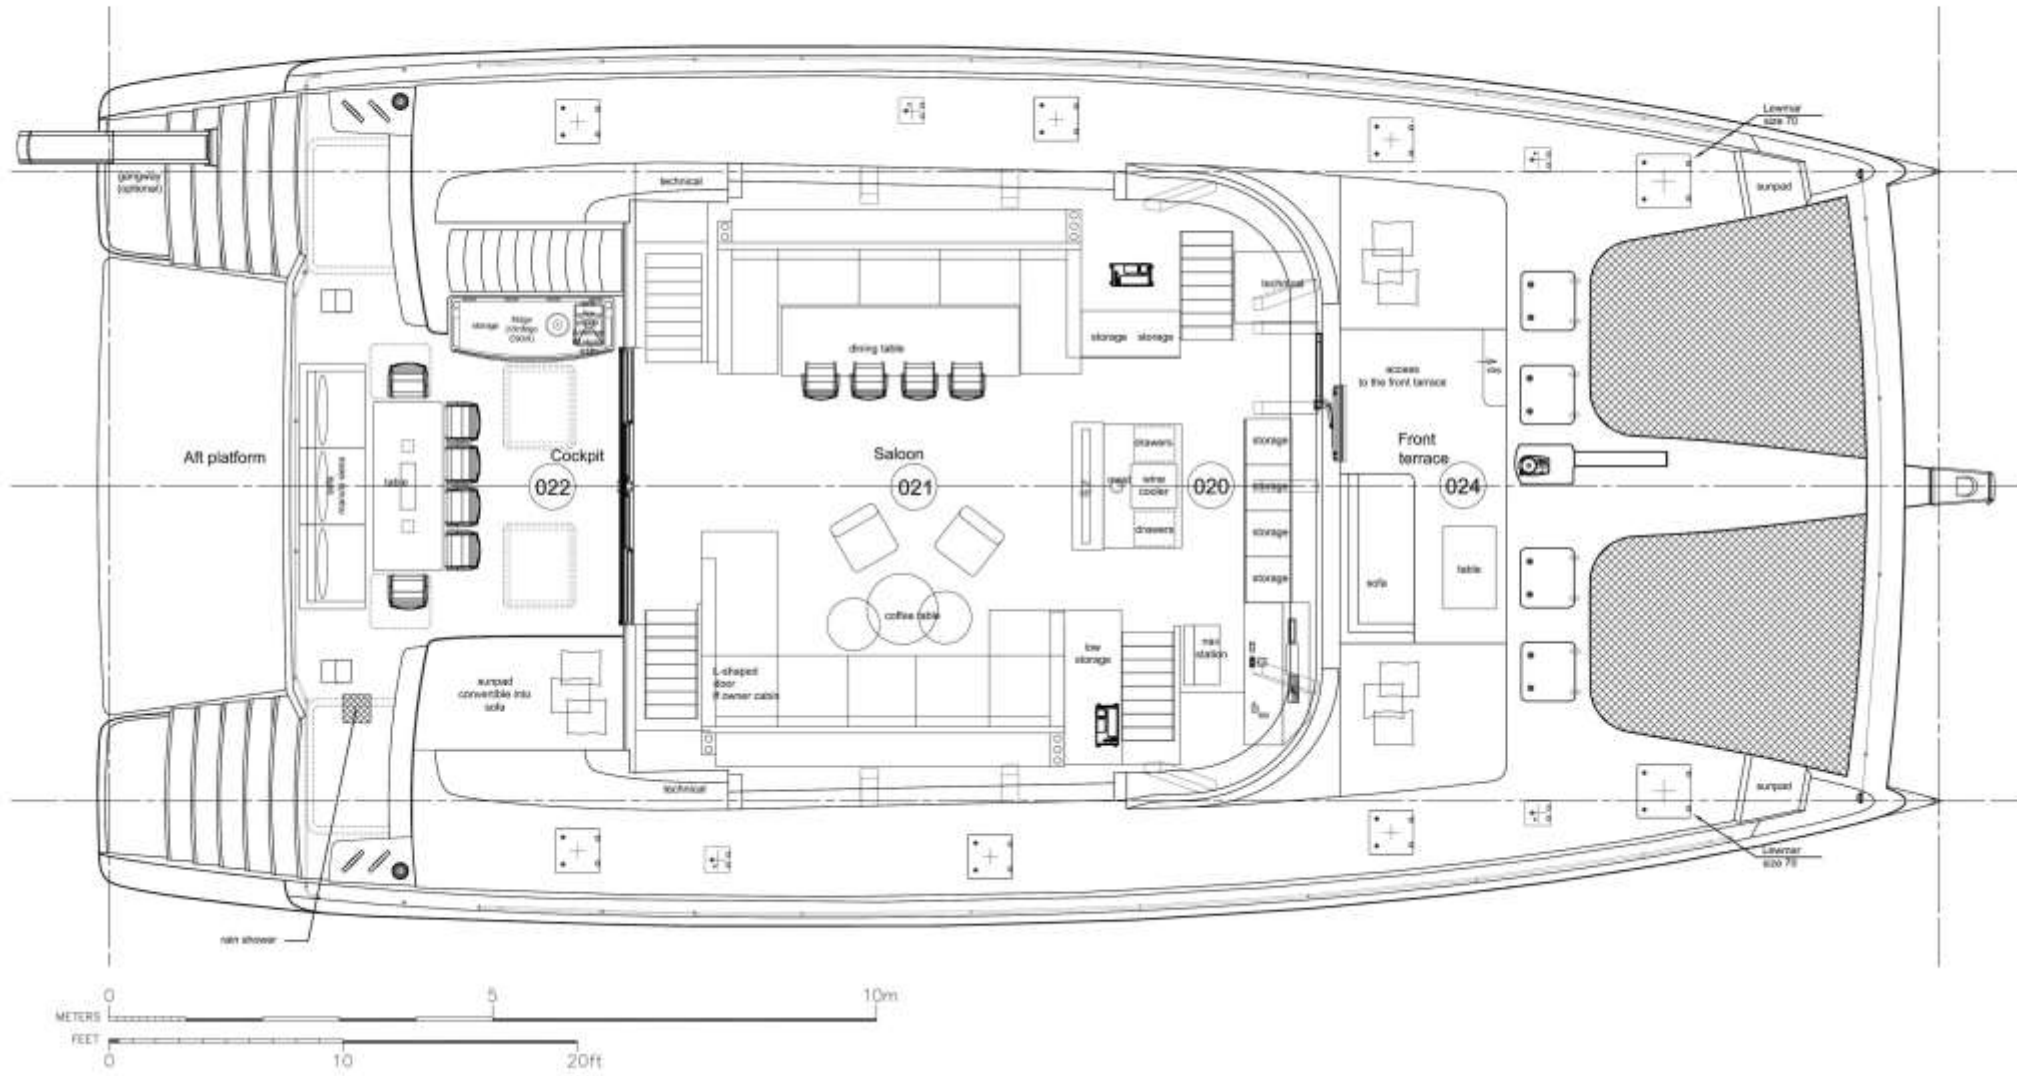

NEW LINE
Sunreef 80 **7X SPLIT**

Max 15 Max 20
Max 4750 hp Max 9750 hp
CE

GENTLEMAN
ESSENCE

80sailing

by sunreef yachts

80sailing

by sunreef yachts

80sailing