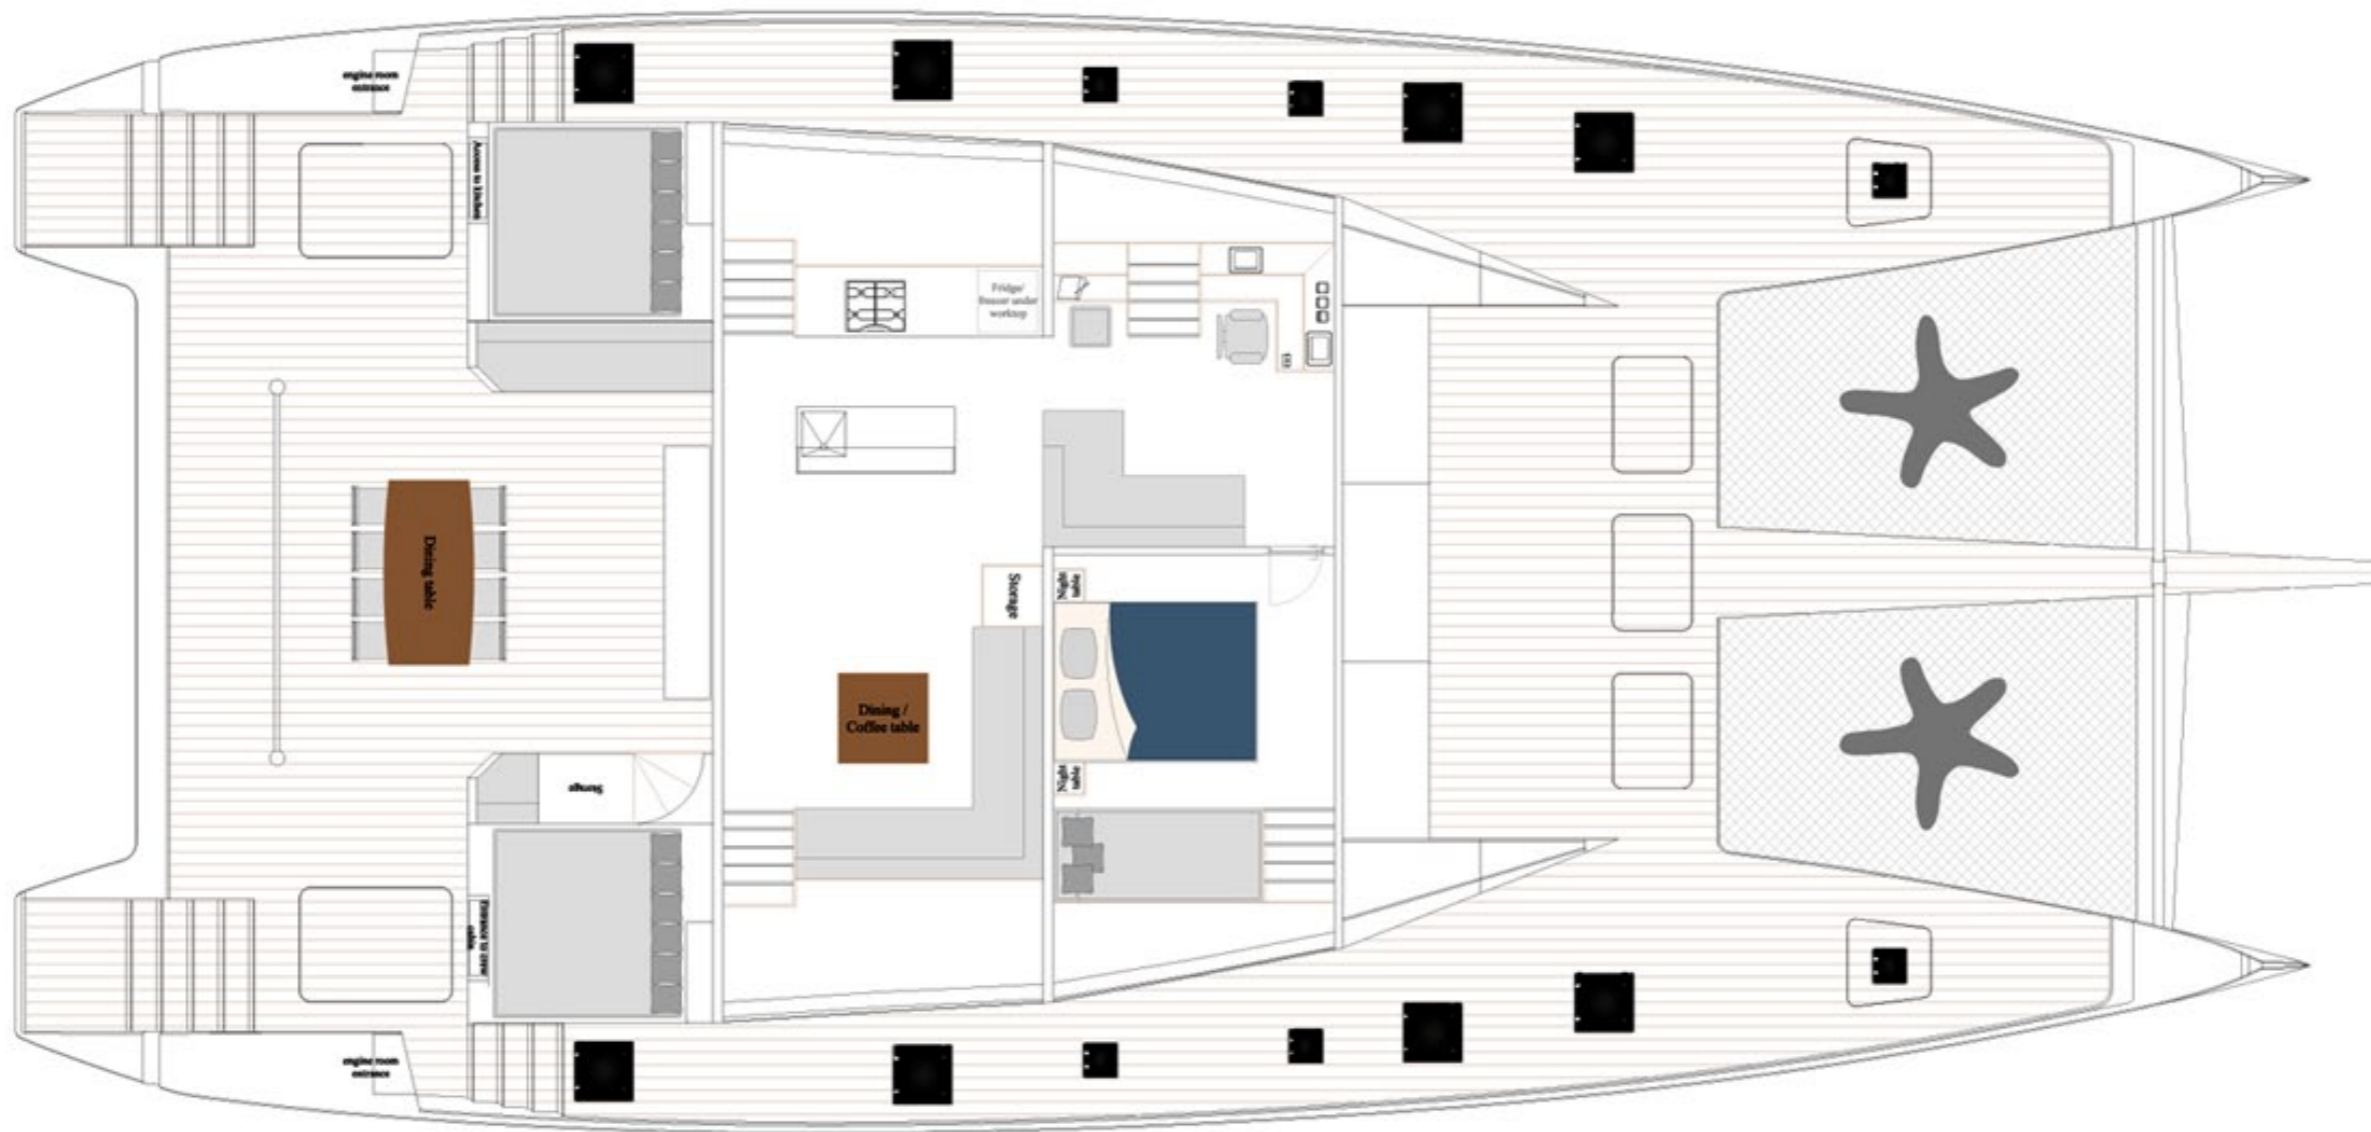

### Sunreef 75 Ultimate

DATE: 2011.03.28

TITLE NAME:

Hulls general arrangement - kitchen down

DIMENSIONS in mm

Scale

Format

ALL INFORMATION PROPERTY OF SUNREEF YACHTS. NOT TO BE COPIED OR REPRODUCED IN ANY SHAPE OR FORM.  
 ALL OBJECTS SHOWN ARE ON DECORATIV PURPOSE. THE CONTRACT AND SPECIFICATION PREVAIL OVER THE LAYOUTS.

For a matter of construction, the shape and the design of the boat can slightly change from this layout.

HTEP / SUNREEF-YACHTS, 80-958 Gdańsk, ul.Doki 1

## Sunreef 75 Ultimate

DATE: 2011.04.05

TITLE NAME:

Wet deck general arrangement - kitchen up

DIMENSIONS in mm

Scale

Format

ALL INFORMATION PROPERTY OF SUNREEF YACHTS. NOT TO BE COPIED OR REPRODUCED IN ANY SHAPE OR FORM.  
ALL OBJECTS SHOWN ARE ON DECORATIV PURPOSE. THE CONTRACT AND SPECIFICATION PREVAIL OVER THE LAYOUTS.