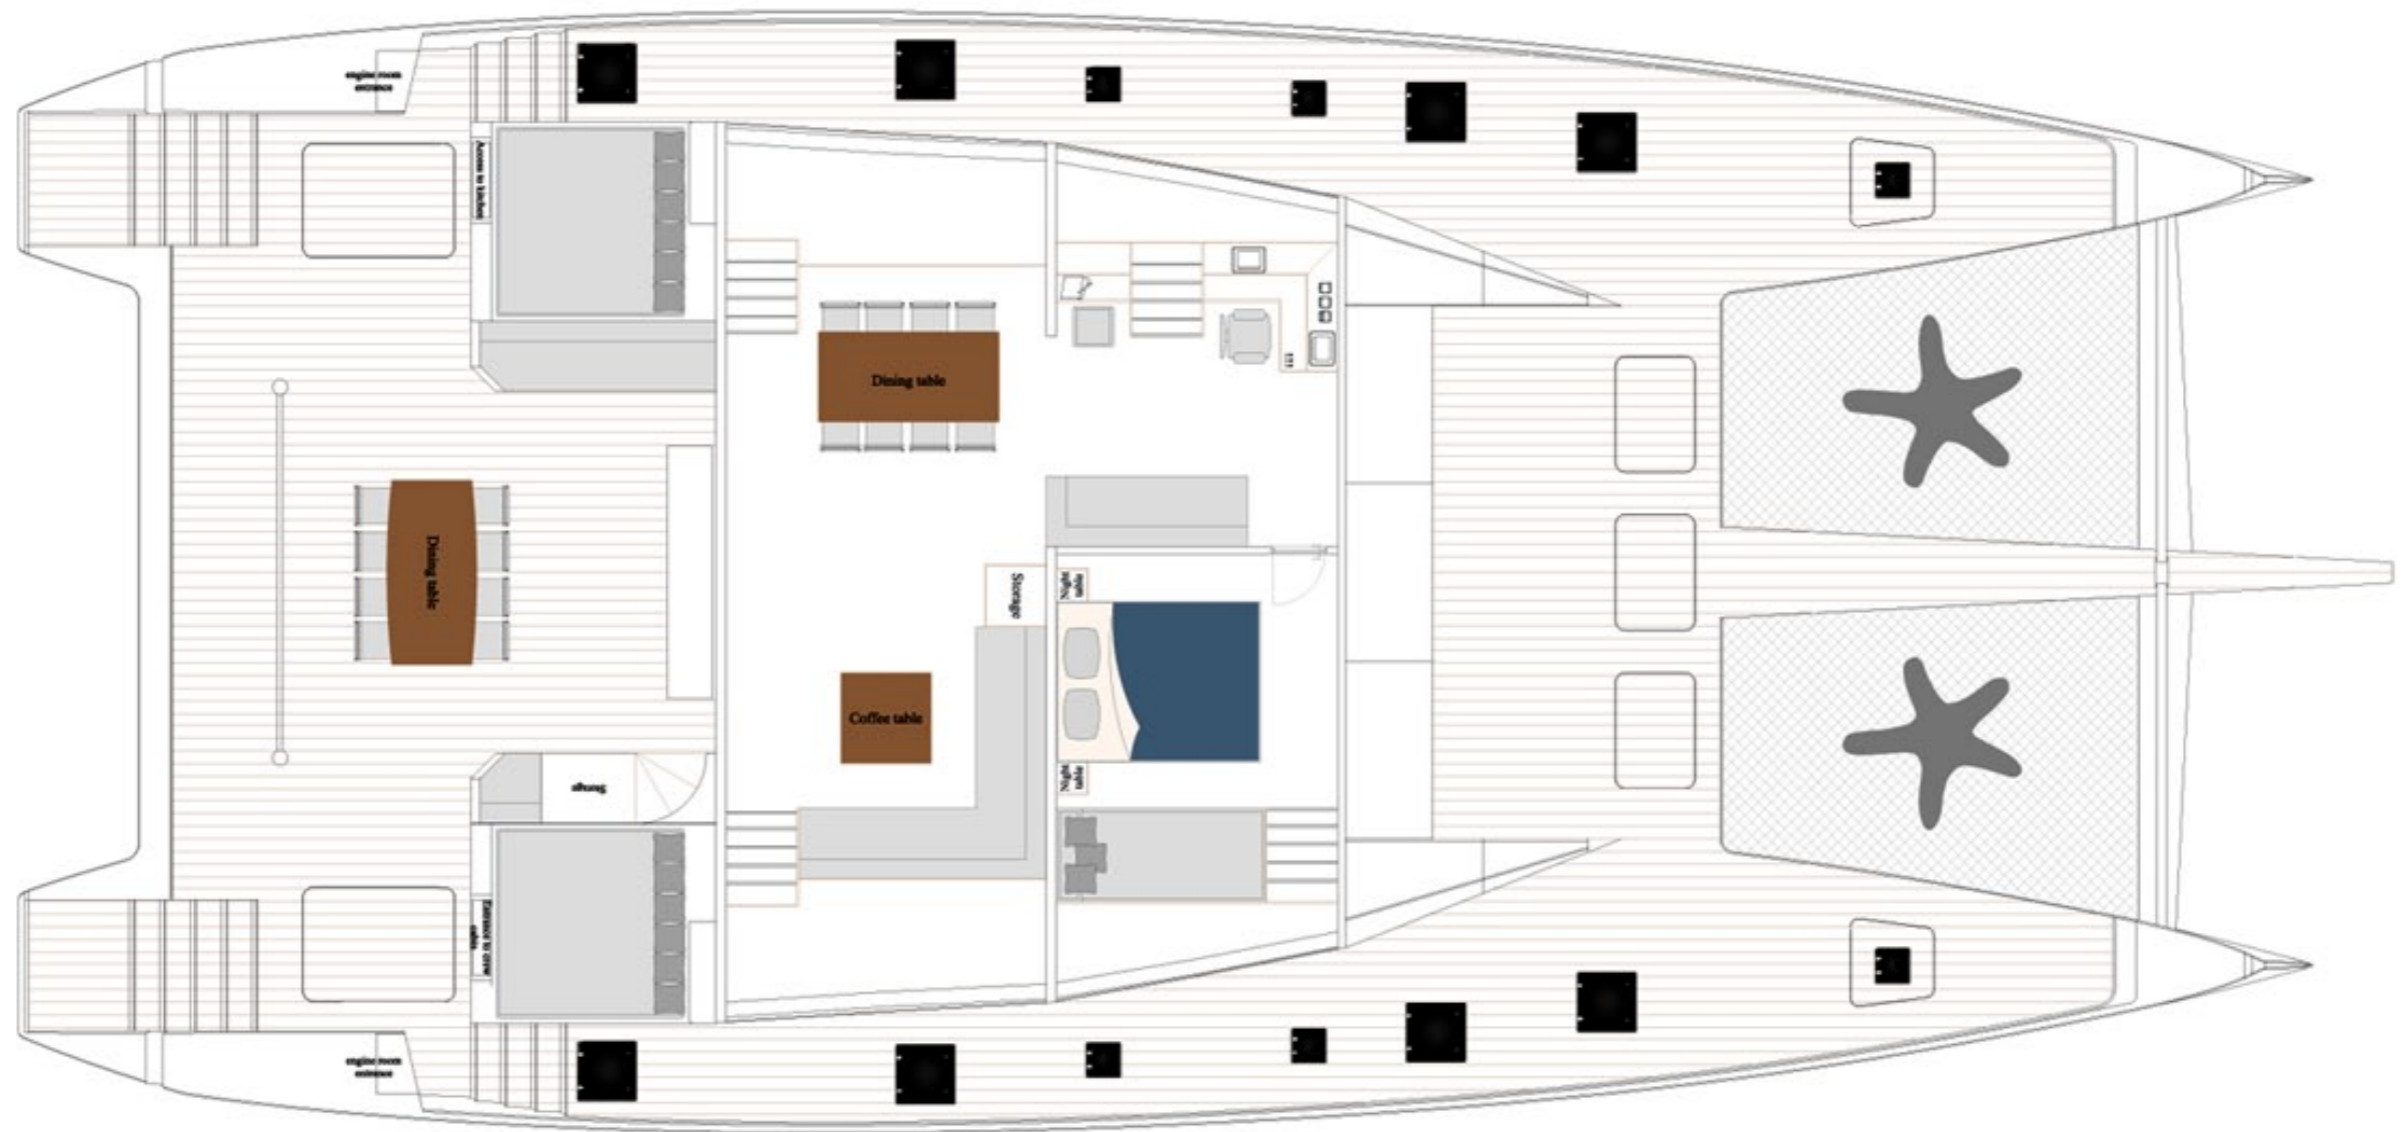

## Sunreef 75 Ultimate

DATE: 2011.04.05

TITLE/NAME:

Wet deck general arrangement with bar - kitchen down

DIMENSIONS in mm

Scale

Format

ALL INFORMATION PROPERTY OF SUNREEF YACHTS. NOT TO BE COPIED OR REPRODUCED IN ANY SHAPE OR FORM.  
ALL OBJECTS SHOWN ARE ON DECORATIV PURPOSE. THE CONTRACT AND SPECIFICATION PREVAIL OVER THE LAYOUTS.

## Sunreef 75 Ultimate

DATE: 2011.04.05

TITLE NAME:

Wet deck general arrangement with dining table - kitchen down

ALL INFORMATION PROPERTY OF SUNREEF YACHTS. NOT TO BE COPIED OR REPRODUCED IN ANY SHAPE OR FORM.  
ALL OBJECTS SHOWN ARE ON DECORATIV PURPOSE. THE CONTRACT AND SPECIFICATION PREVAIL OVER THE LAYOUTS.