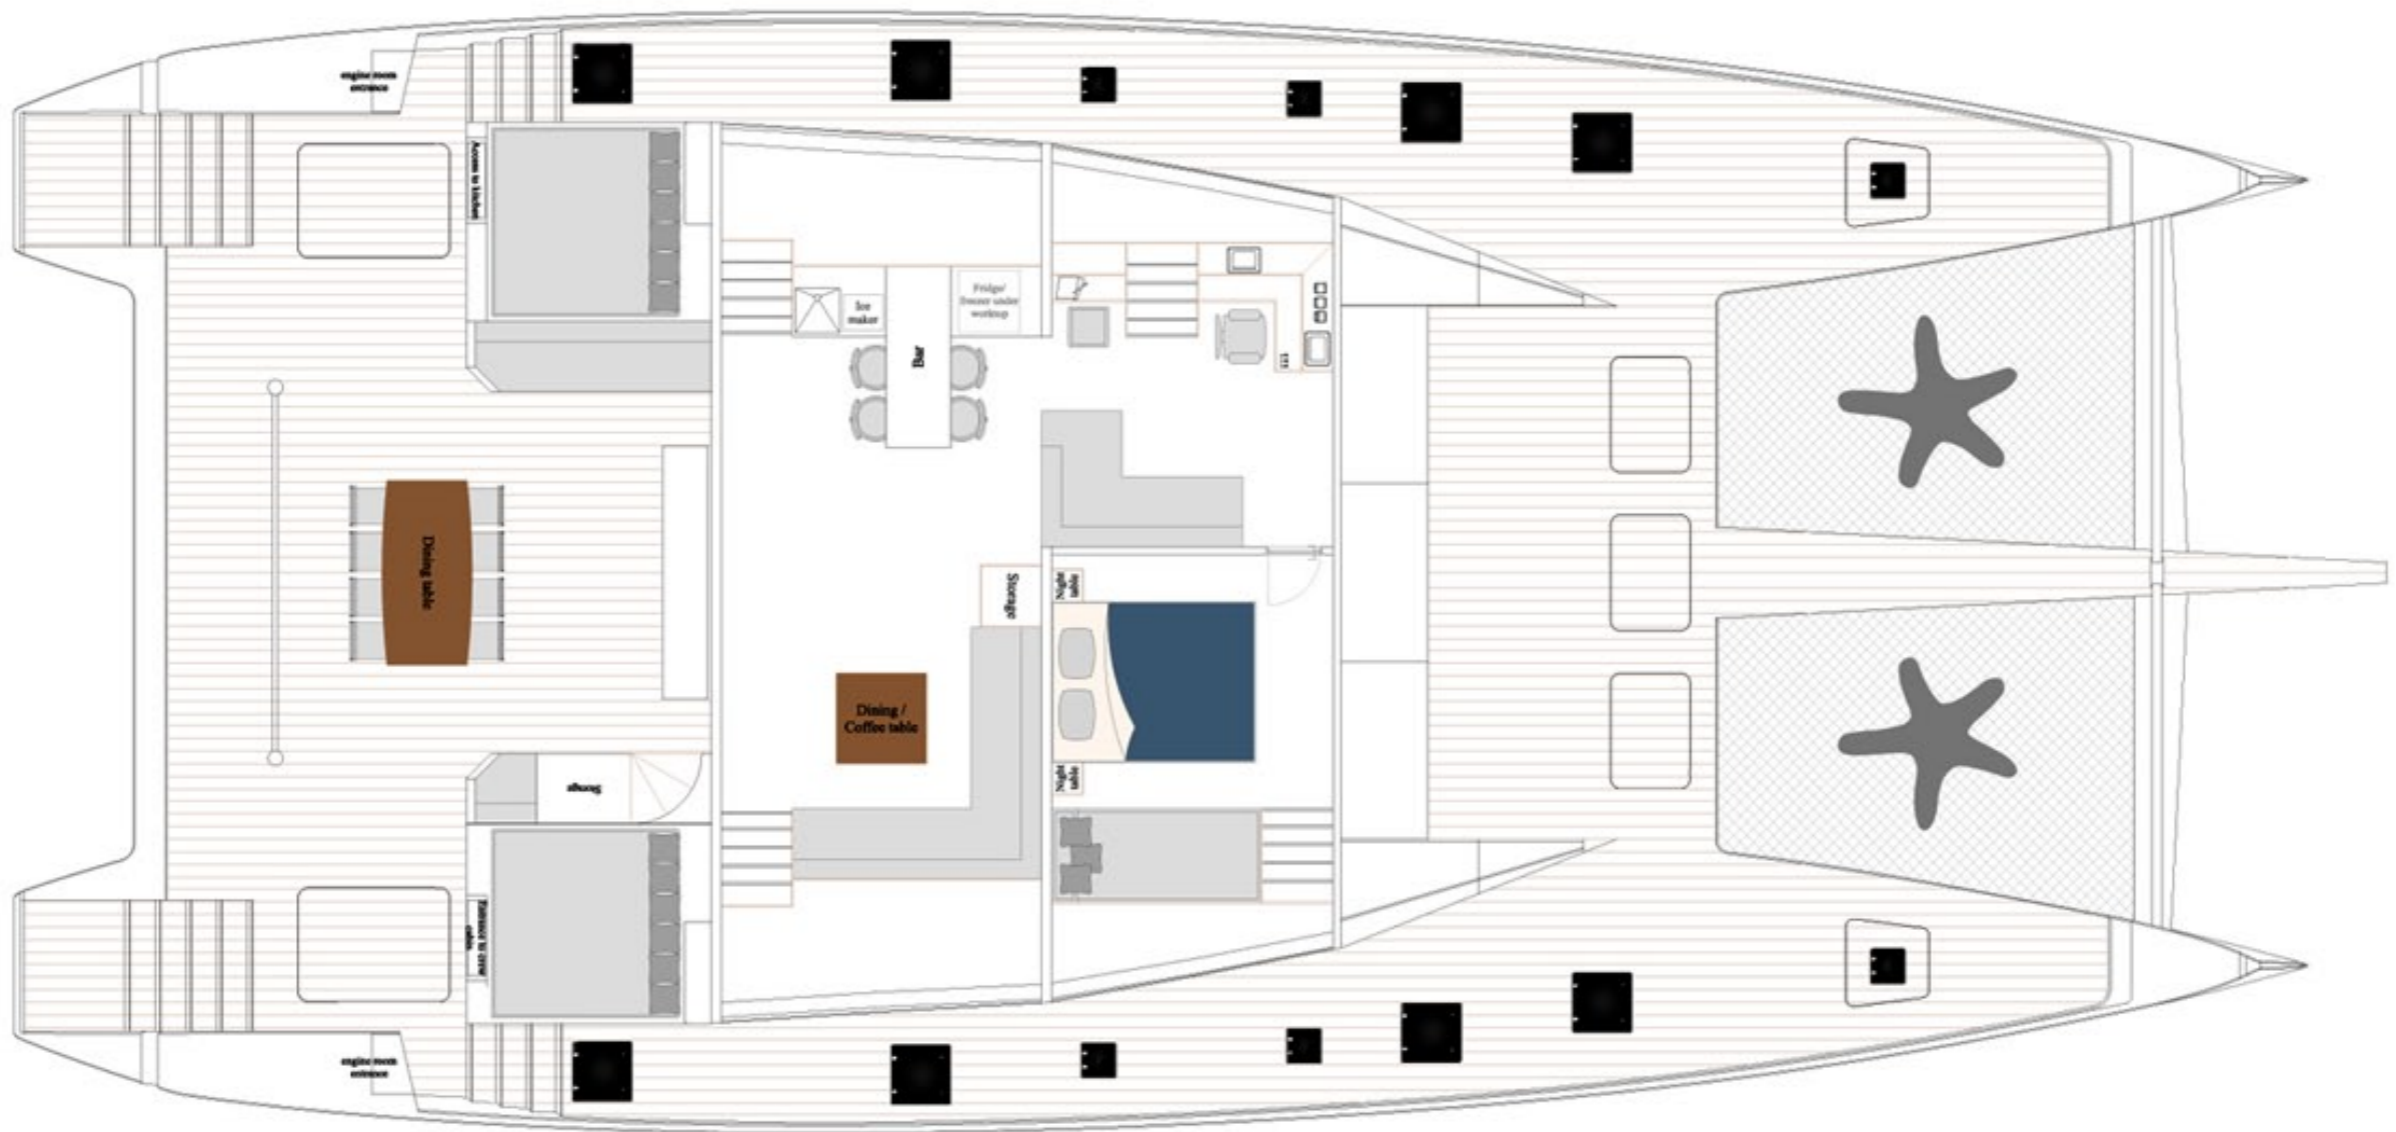

## Sunreef 75 Ultimate

DATE: 2011.04.05

TITLE NAME:

Flybridge general arrangement

DIMENSIONS in mm

Scale

Format

ALL INFORMATION PROPERTY OF SUNREEF YACHTS. NOT TO BE COPIED OR REPRODUCED IN ANY SHAPE OR FORM.  
 ALL OBJECTS SHOWN ARE ON DECORATIV PURPOSE. THE CONTRACT AND SPECIFICATION PREVAIL OVER THE LAYOUTS.

## Sunreef 75 Ultimate

DATE: 2011.04.05

TITLE/NAME:

Wet deck general arrangement with bar - kitchen down

DIMENSIONS in mm

Scale

Format

ALL INFORMATION PROPERTY OF SUNREEF YACHTS. NOT TO BE COPIED OR REPRODUCED IN ANY SHAPE OR FORM.  
ALL OBJECTS SHOWN ARE ON DECORATIV PURPOSE. THE CONTRACT AND SPECIFICATION PREVAIL OVER THE LAYOUTS.